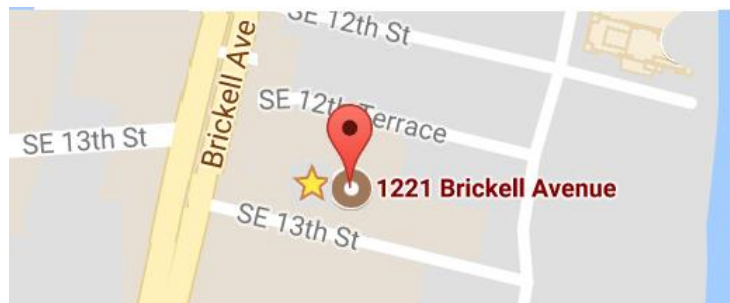

We are located in the heart of Miami's beautiful and lively Brickell Business District, between SE 13<sup>th</sup> Street and SE 12<sup>th</sup> Terrace

*The valet/parking entrance to our building is on SE 12<sup>th</sup> Terrace  
(extension of Coral Way/SE 13<sup>th</sup> Street)*

### If you are coming from the South:

1. Take US 1 North. Continue north to Brickell Avenue.
2. Make a right onto SE 12<sup>th</sup> Terrace and you will see our building on the right.

### If you are coming from the North:

1. Take I-95 South to **Exit #1B** (SW 7<sup>th</sup> Street.)
2. Make a left at the 2<sup>nd</sup> light on SW 8<sup>th</sup> Street.
3. Continue on SW 8<sup>th</sup> Street until you see Brickell Avenue, which is a major intersection.
4. Make a right onto Brickell Avenue.
5. Continue to SW 12<sup>th</sup> Terrace and make a left at the light. Our building is on the right.

### If you are taking Metrorail:

1. Get off at **Brickell Station**.
2. Transfer to Metro Mover and get off at the **Financial District Station**.
3. Turn left (north) on Brickell Avenue and walk 2 blocks to 13<sup>th</sup> Street (Coral Way.) We're across the street on the east side of Brickell Avenue, between SE 13<sup>th</sup> Street and SE 12<sup>th</sup> Terrace.